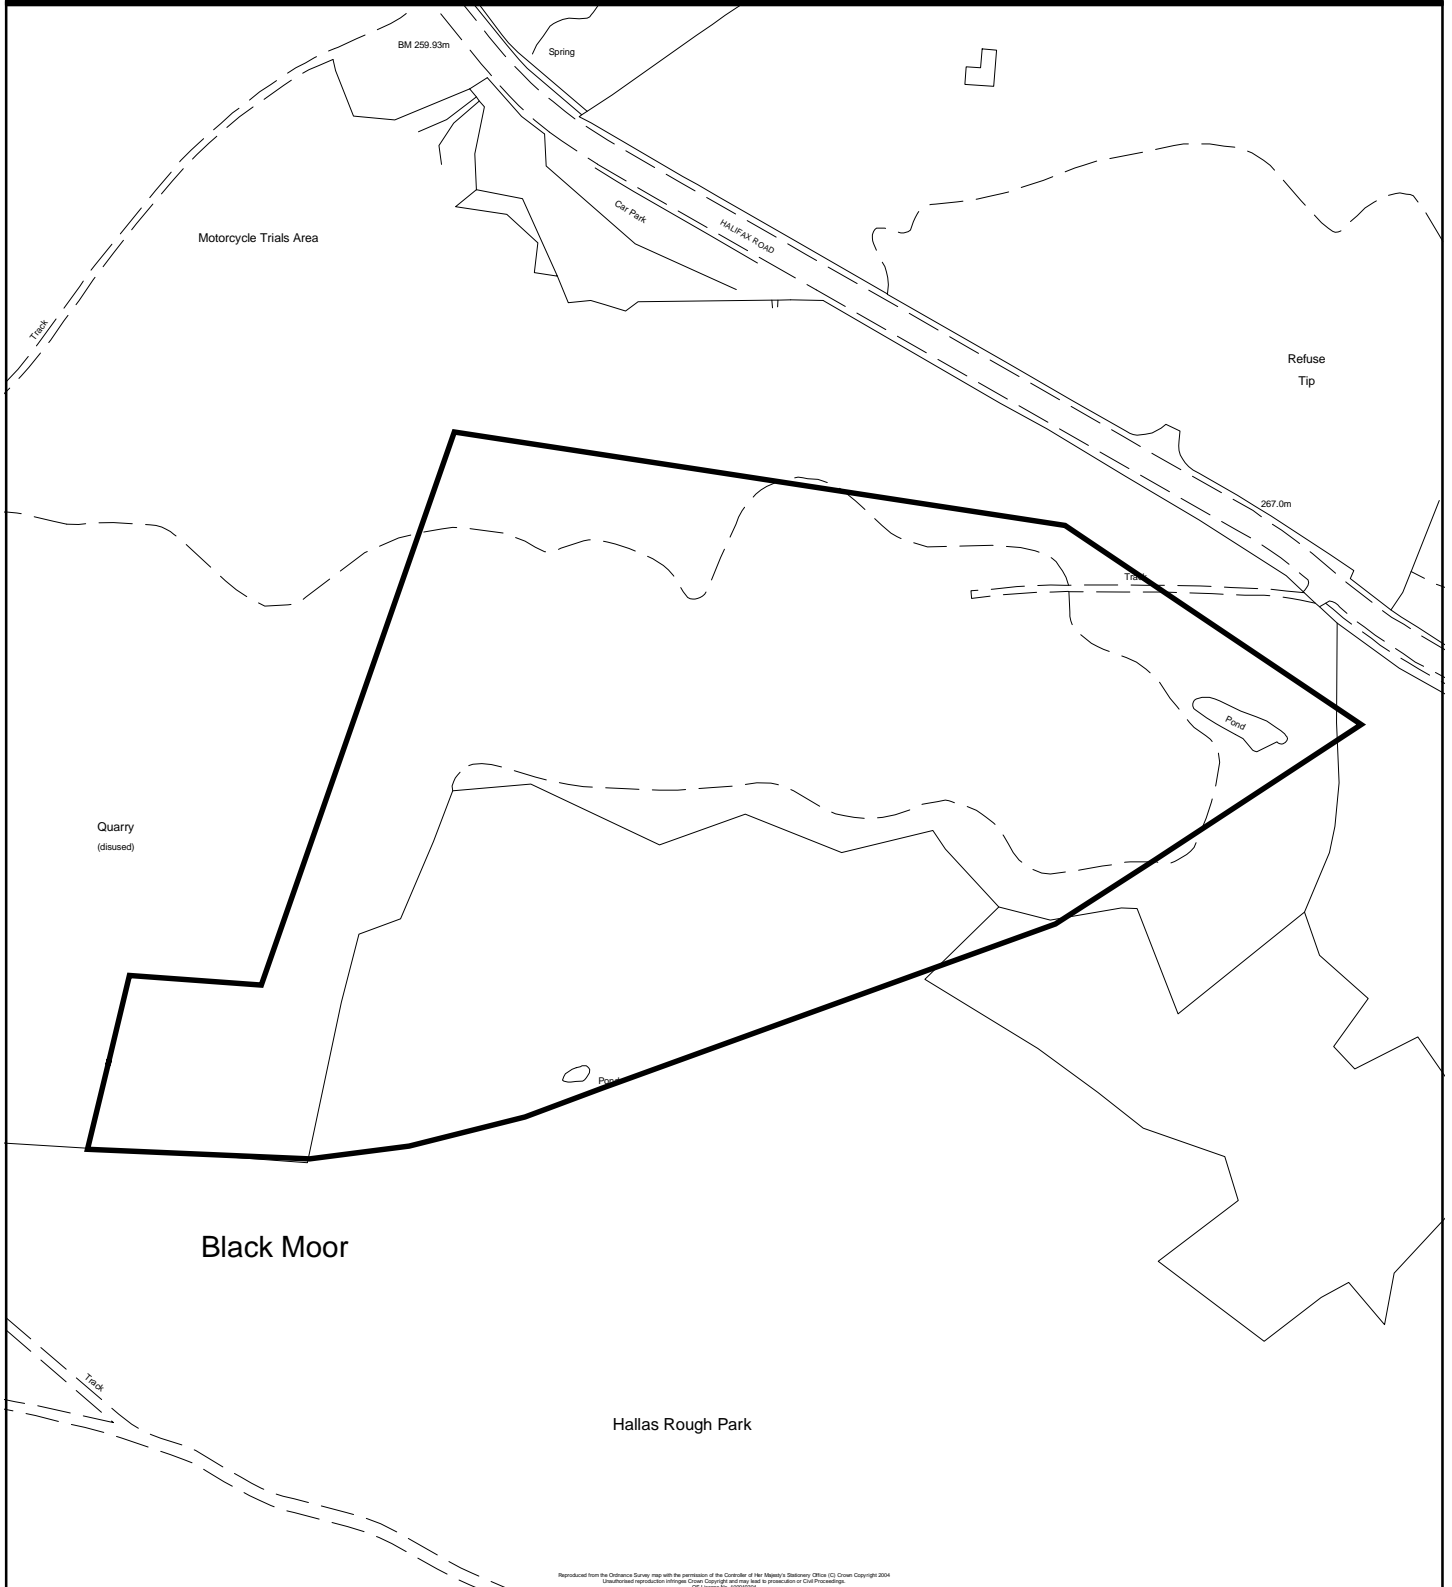

Replacement Unitary Development Plan for the Bradford District Post Inquiry Modifications

Mod. reference MOD/S/NR/1	Scale. 1:2,500	Key. Area to be shown as an Active Quarry Site under Policy NR1
Site reference S/NR1.4	Site Area. 5.55 Ha	
Address Flappit Quarry, Halifax Road.	OS Grid Ref. SE 0535	
  NORTH		© Crown copyright. All rights reserved. City of Bradford Metropolitan District Council 100019304